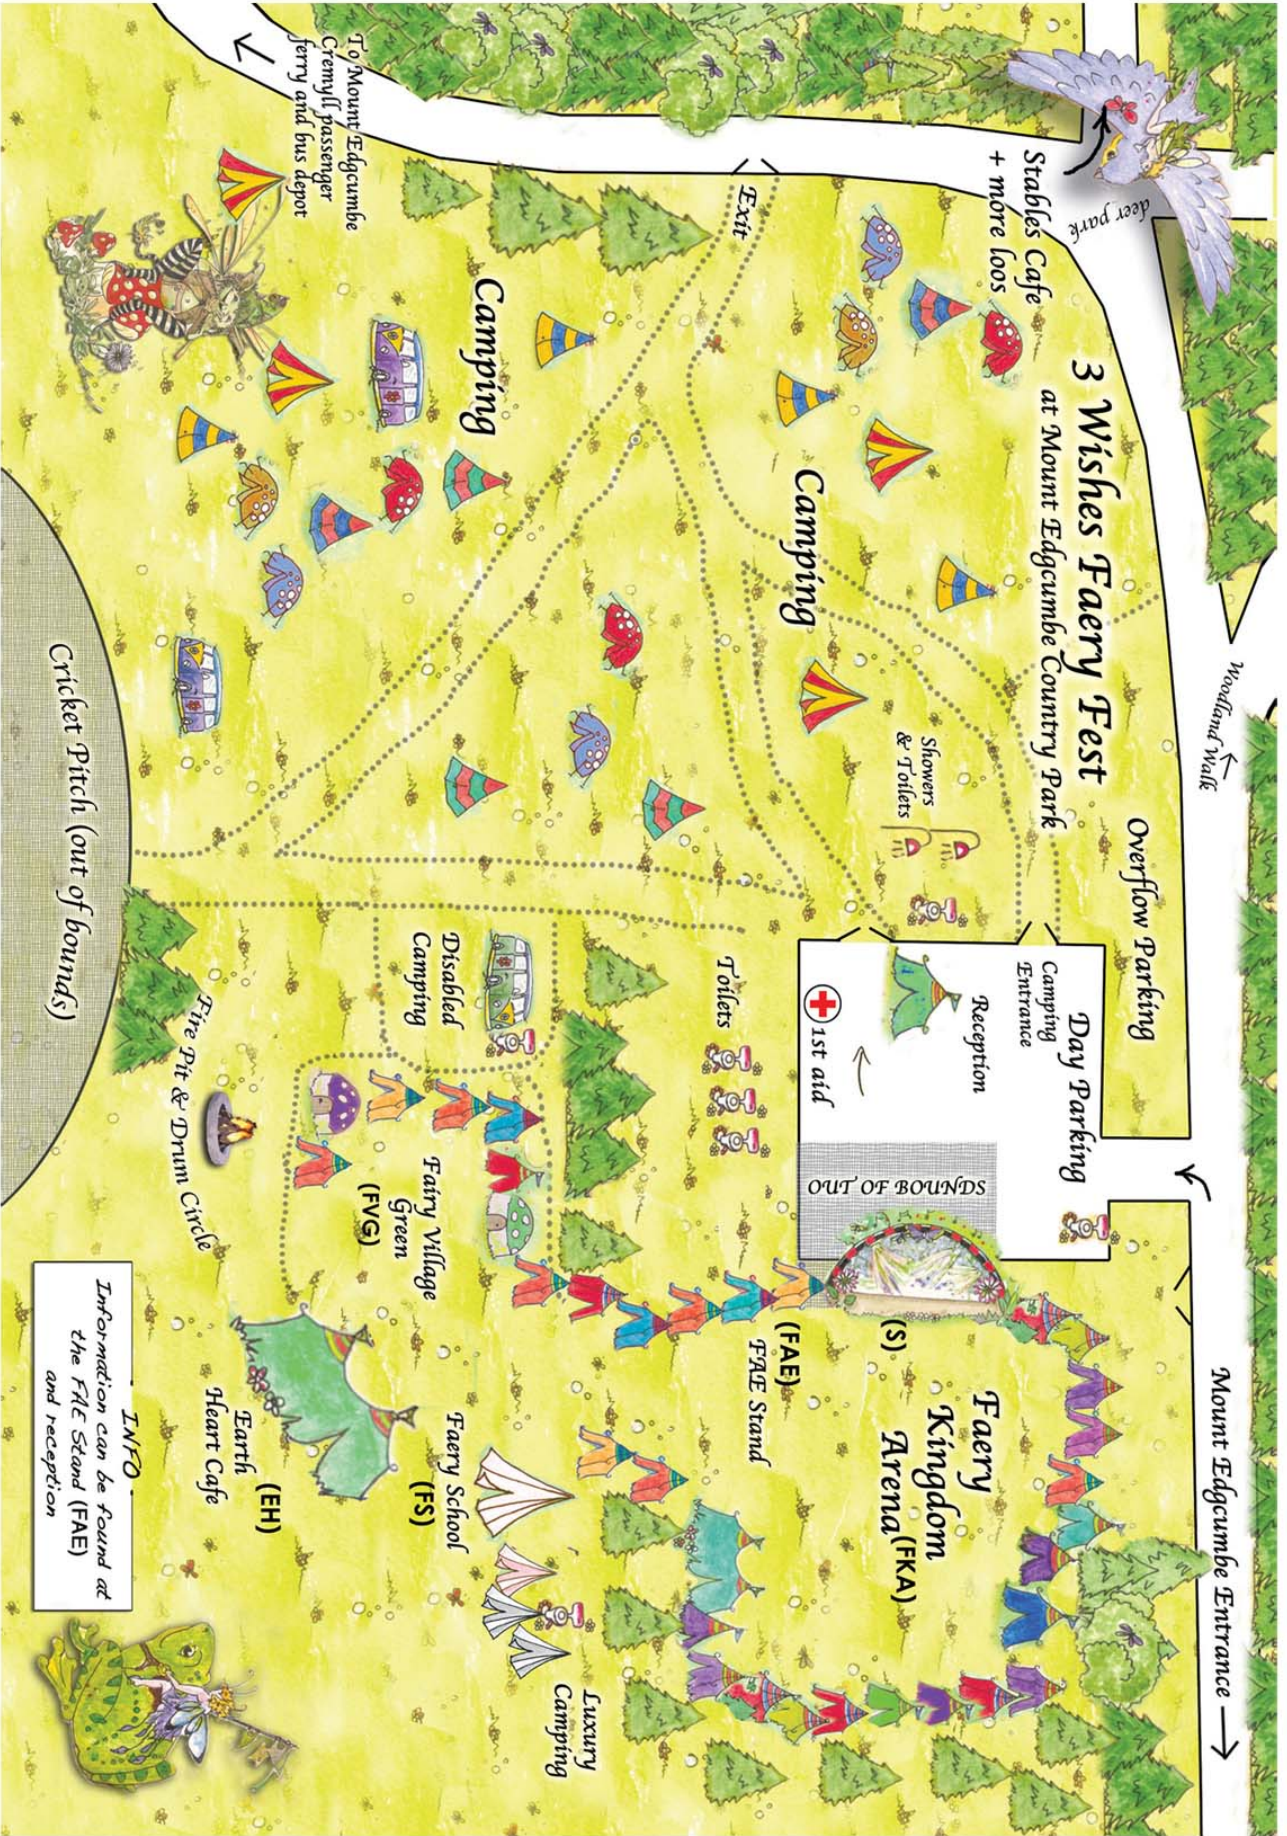

3 Wishes Faery Fest at Mount Edgumbe Country Park

Cricket Pitch (out of bounds)

INFO
Information can be found at
the FAE Stand (FAE)
and reception

To Mount Edgumbe
Cremyll passenger
ferry and bus depot

Stables Cafe
+ more loos

deer park

Woodland Walk

Overflow Parking

Day Parking

Reception

Camping
Entrance

1st aid

OUT OF BOUNDS

Mount Edgumbe Entrance

Faery
Kingdom
Arena (FKA)

(S)

FAE Stand
(FAE)

Luxury
Camping

Faery School
(FS)

Heart Cafe
(EH)

Fairy Village
Green
(FVG)

Fire Pit & Drum Circle

Disabled
Camping

Toilets

Showers
& Toilets

Camping

Camping

EXIT